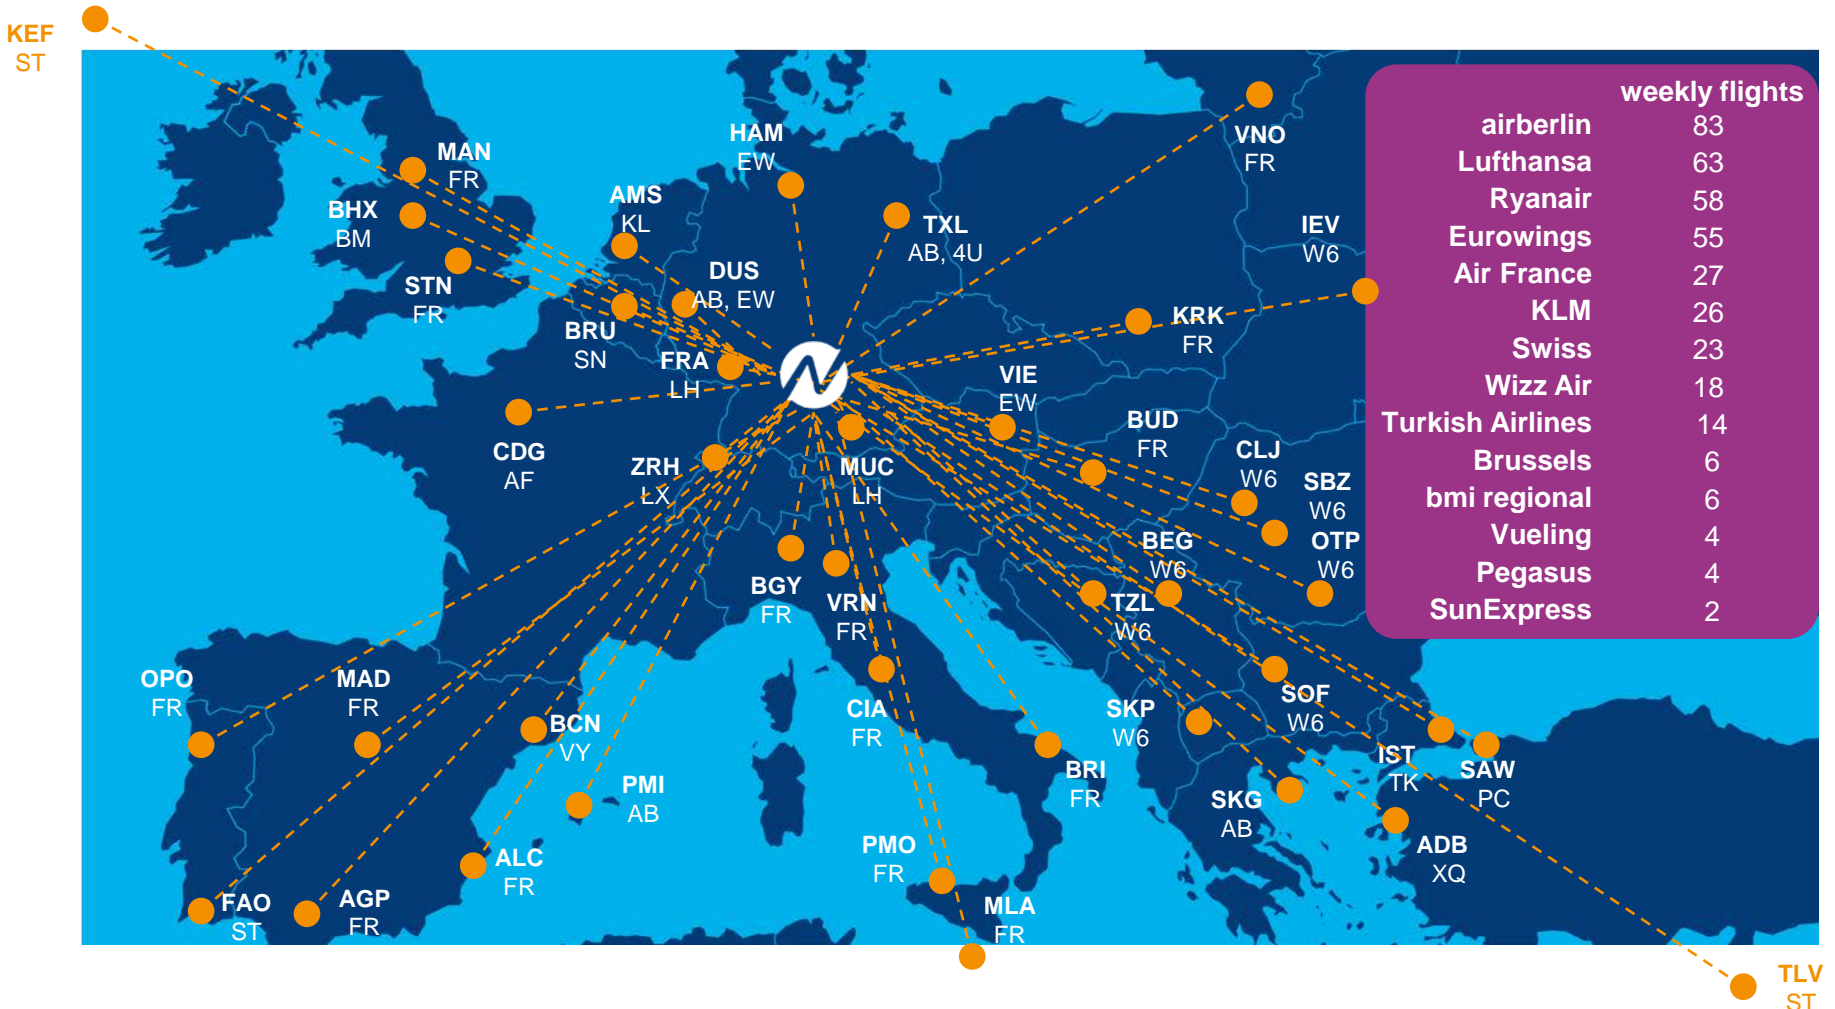

Network Overview Summer 2017

Over 30 daily Departures to nine Hubs of the worldwide Alliances